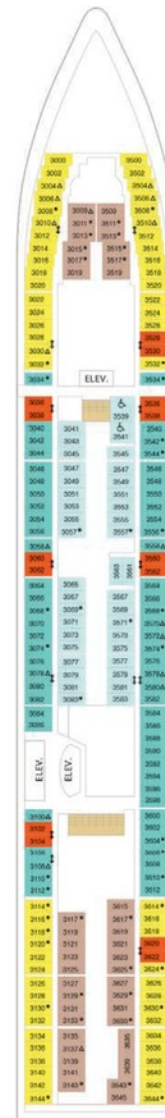

- Maiden voyage: July 2002
- Revitalized: April 2018
- Gross tonnage: 90,090
- Staterooms: 1,074
- Guest capacity: 2,142
- 10 dining options
- 3 pools, 3 whirlpools
- Rock Climbing Wall
- Mini Golf
- Full-service VitalitySM at Sea Spa and state of the art Fitness Center

Deck plans applicable for sailings from May 2021 and forward. Profile 2071

SUITES

- RS** Royal Suite
- OT** Owner's Suite - 2 Bedroom
- OS** Owner's Suite - 1 Bedroom
- GT** Grand Suite - 2 Bedroom
- GS** Grand Suite - 1 Bedroom
- I3** Junior Suite
- I3** Junior Suite - Accessible

BALCONY

- 1B 2B 3B 4B** Spacious Ocean View Balcony
- CB** Connecting Oceanview Balcony
- 1D 2D 3D 4D 5D** Ocean View Balcony
- 1E 2E** Obstructed Ocean View Balcony

DECK 7

DECK 6

DECK 5

DECK 4

DECK 3

DECK 2

OCEAN VIEW

- 1K** Ultra Spacious Ocean View
- 4M** Spacious Ocean View
- CO** Connecting Oceanview
- 1N 2N 3N 4N** Ocean View
- 3N** Ocean View - Accessible

INTERIOR

- 1V 2V 3V 4V** Interior
- 2V 3V** Interior - Accessible
- 2W** Studio Interior