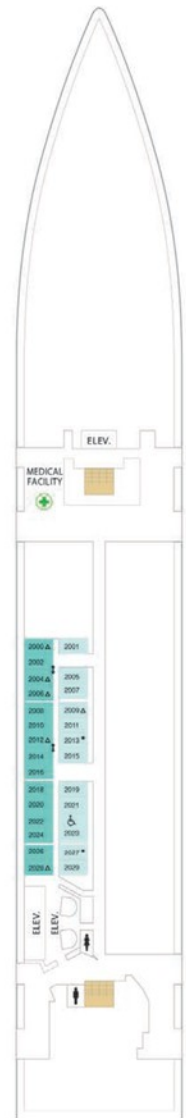

Deck plans applicable for sailings from May 2021 and forward. Profile 2071

SUITES

- RS** Royal Suite
- OT** Owner's Suite - 2 Bedroom
- OS** Owner's Suite - 1 Bedroom
- GT** Grand Suite - 2 Bedroom
- GS** Grand Suite - 1 Bedroom
- I3** Junior Suite
- I3** Junior Suite - Accessible

BALCONY

- 1B 2B 3B 4B** Spacious Ocean View Balcony
- CB** Connecting Oceanview Balcony
- 1D 2D 3D 4D 5D** Ocean View Balcony
- 1E 2E** Obstructed Ocean View Balcony

DECK 7

DECK 6

DECK 5

DECK 4

DECK 3

DECK 2

OCEAN VIEW

- 1K** Ultra Spacious Ocean View
- 4M** Spacious Ocean View
- CO** Connecting Oceanview
- 1N 2N 3N 4N** Ocean View
- 3N** Ocean View - Accessible

INTERIOR

- 1V 2V 3V 4V** Interior
- 2V 3V** Interior - Accessible
- 2W** Studio Interior

LEGENDS:

- † Stateroom has third and fourth Pullman beds available
- Stateroom with sofa bed and third Pullman bed available
- ‡ Stateroom has four additional Pullman beds available
- * Stateroom has third Pullman bed available
- Δ Stateroom with sofa bed
- ‡ Connecting staterooms
- ♿ Indicates accessible staterooms
- ⊘ Stateroom has an obstructed view
- \ Indicates door location
- >> Stateroom opens only on the starboard side
- ∟ Sofa Bed eligible