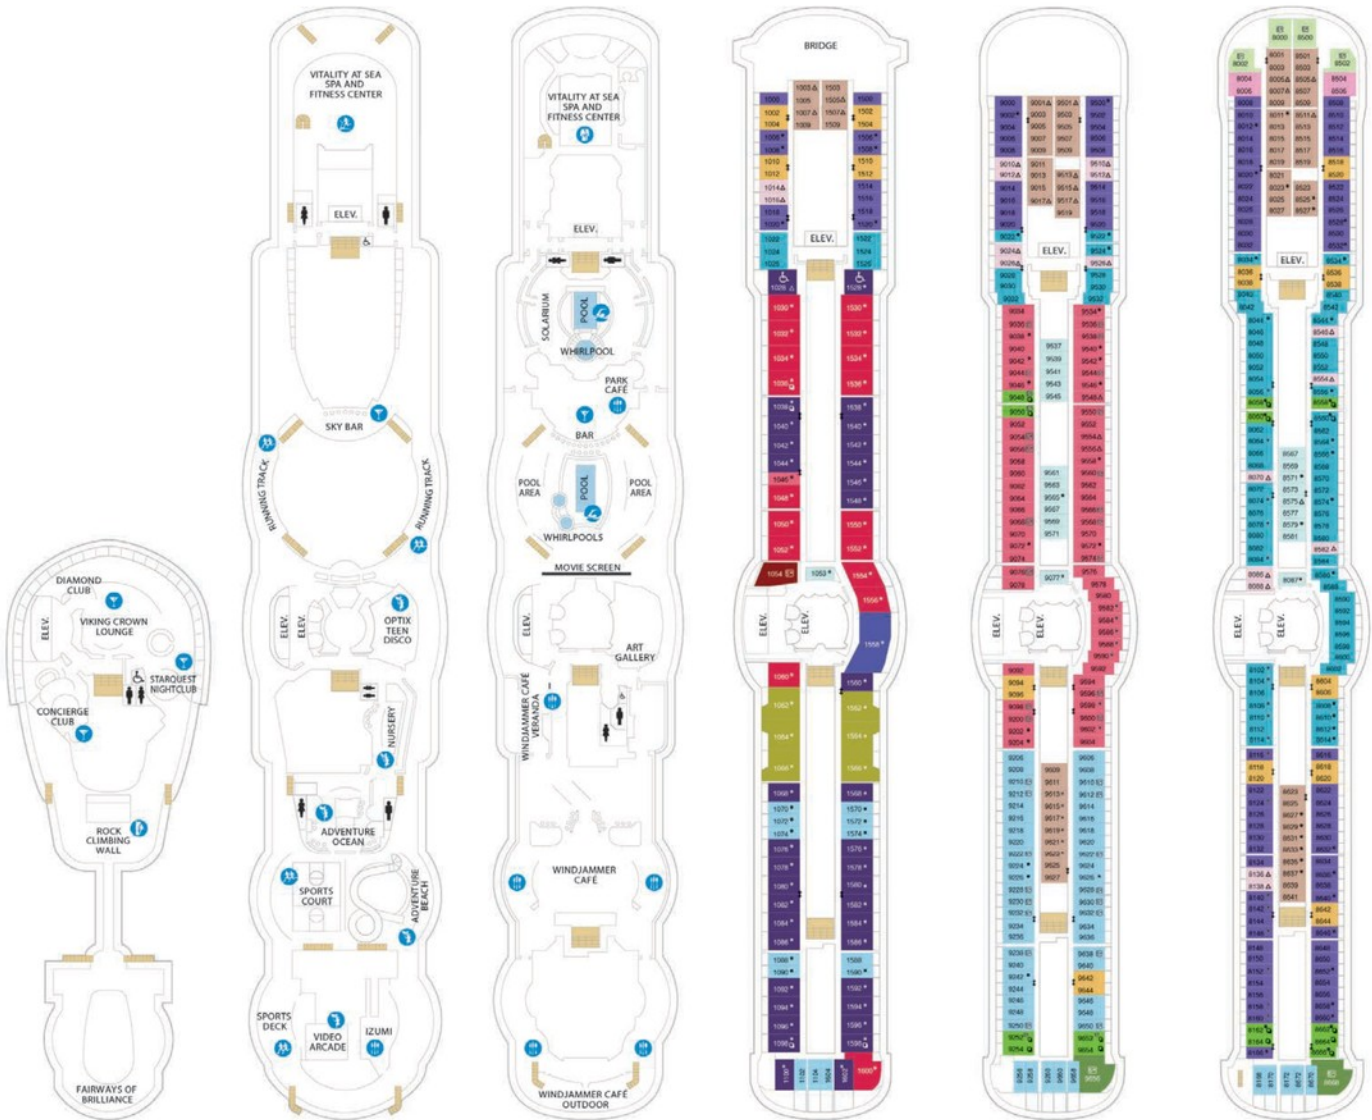

DECK 13

DECK 12

DECK 11

DECK 10

DECK 9

DECK 8

Brilliance of the Seas®

AT-A-GLANCE

- Maiden voyage: July 2002
- Revitalized: April 2018
- Gross tonnage: 90,090
- Staterooms: 1,074
- Guest capacity: 2,142
- 10 dining options
- 3 pools, 3 whirlpools
- Rock Climbing Wall
- Mini Golf
- Full-service Vitality^{SM} at Sea Spa and state of the art Fitness Center

- 🍴 Dining Venue
- 🎮 Entertainment Area
- 🍸 Bars & Lounges
- 👶 Kids & Teens Area
- 🏊 Pool
- 🧖 Spa
- 🏋️ Fitness
- 🏃 Running Track
- 🧗 Rock Climbing Wall
- 👤 Guest Services
- 🏢 Conference Center
- 🛒 Shopping
- 🎰 Casino Royale^{SM}

Deck plans applicable for sailings from May 2021 and forward. Profile 2071

SUITES

- **RS** Royal Suite
- **OT** Owner's Suite - 2 Bedroom
- **OS** Owner's Suite - 1 Bedroom
- **GT** Grand Suite - 2 Bedroom
- **GS** Grand Suite - 1 Bedroom
- **I3** Junior Suite
- **I3** Junior Suite - Accessible

BALCONY

- **1B 2B 3B 4B** Spacious Ocean View Balcony
- **CB** Connecting Oceanview Balcony
- **1D 2D 3D 4D 5D** Ocean View Balcony
- **1E 2E** Obstructed Ocean View Balcony