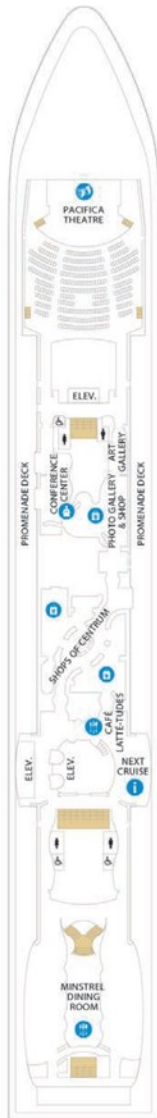

Deck plans applicable for sailings from May 2021 and forward. Profile 2071

SUITES

- RS** Royal Suite
- OT** Owner's Suite - 2 Bedroom
- OS** Owner's Suite - 1 Bedroom
- GT** Grand Suite - 2 Bedroom
- GS** Grand Suite - 1 Bedroom
- I3** Junior Suite
- I3** Junior Suite - Accessible

BALCONY

- 1B 2B 3B 4B** Spacious Ocean View Balcony
- CB** Connecting Oceanview Balcony
- 1D 2D 3D 4D 5D** Ocean View Balcony
- 1E 2E** Obstructed Ocean View Balcony

DECK 7

DECK 6

DECK 5

DECK 4

DECK 3

DECK 2

OCEAN VIEW

- 1K** Ultra Spacious Ocean View
- 4M** Spacious Ocean View
- CO** Connecting Oceanview
- 1N 2N 3N 4N** Ocean View
- 3N** Ocean View - Accessible

INTERIOR

- 1V 2V 3V 4V** Interior
- 2V 3V** Interior - Accessible
- 2W** Studio Interior

LEGENDS:

- † Stateroom has third and fourth Pullman beds available
- Stateroom with sofa bed and third Pullman bed available
- ‡ Stateroom has four additional Pullman beds available
- * Stateroom has third Pullman bed available
- Δ Stateroom with sofa bed
- ‡ Connecting staterooms
- ♿ Indicates accessible staterooms
- ⊘ Stateroom has an obstructed view
- \ Indicates door location
- >> Stateroom opens only on the starboard side
- ∟ Sofa Bed eligible