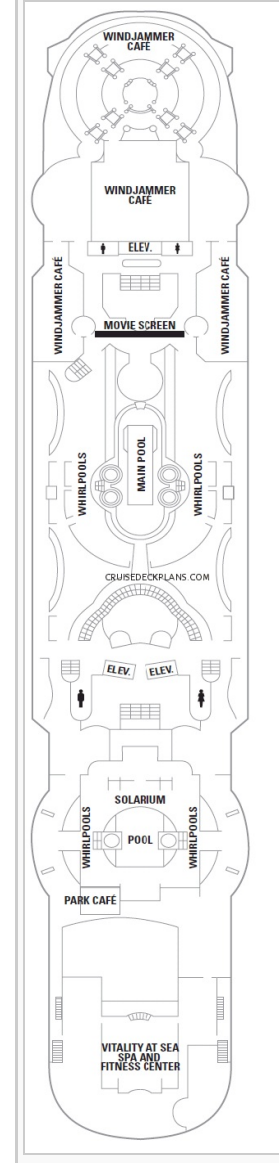

Cruisedeckplans.com Grandeur of the Seas Deck Plans

Stateroom symbols: Royal Suite: **RS** Owners Suite: **OS** Grand Suite - 2 Bedroom: **FS** Grand Suite - 1 Bedroom: **GS** Junior Suite: **FJ JS** Spacious Balcony: **D1 D2** Oceanview: **PV F G H I** Interior: **K L M N Q**

Symbols: **↔** Connecting staterooms **⚖** Four pullman beds **♿** Handicapped facilities ***** One pullman bed **◆** Sofa and pullman bed **△** Sofa bed **†** Two pullman beds

Deck 9

Cruisdeckplans.com Grandeur of the Seas Deck Plans Page Two

Deck 10

Deck 11

Deck 12