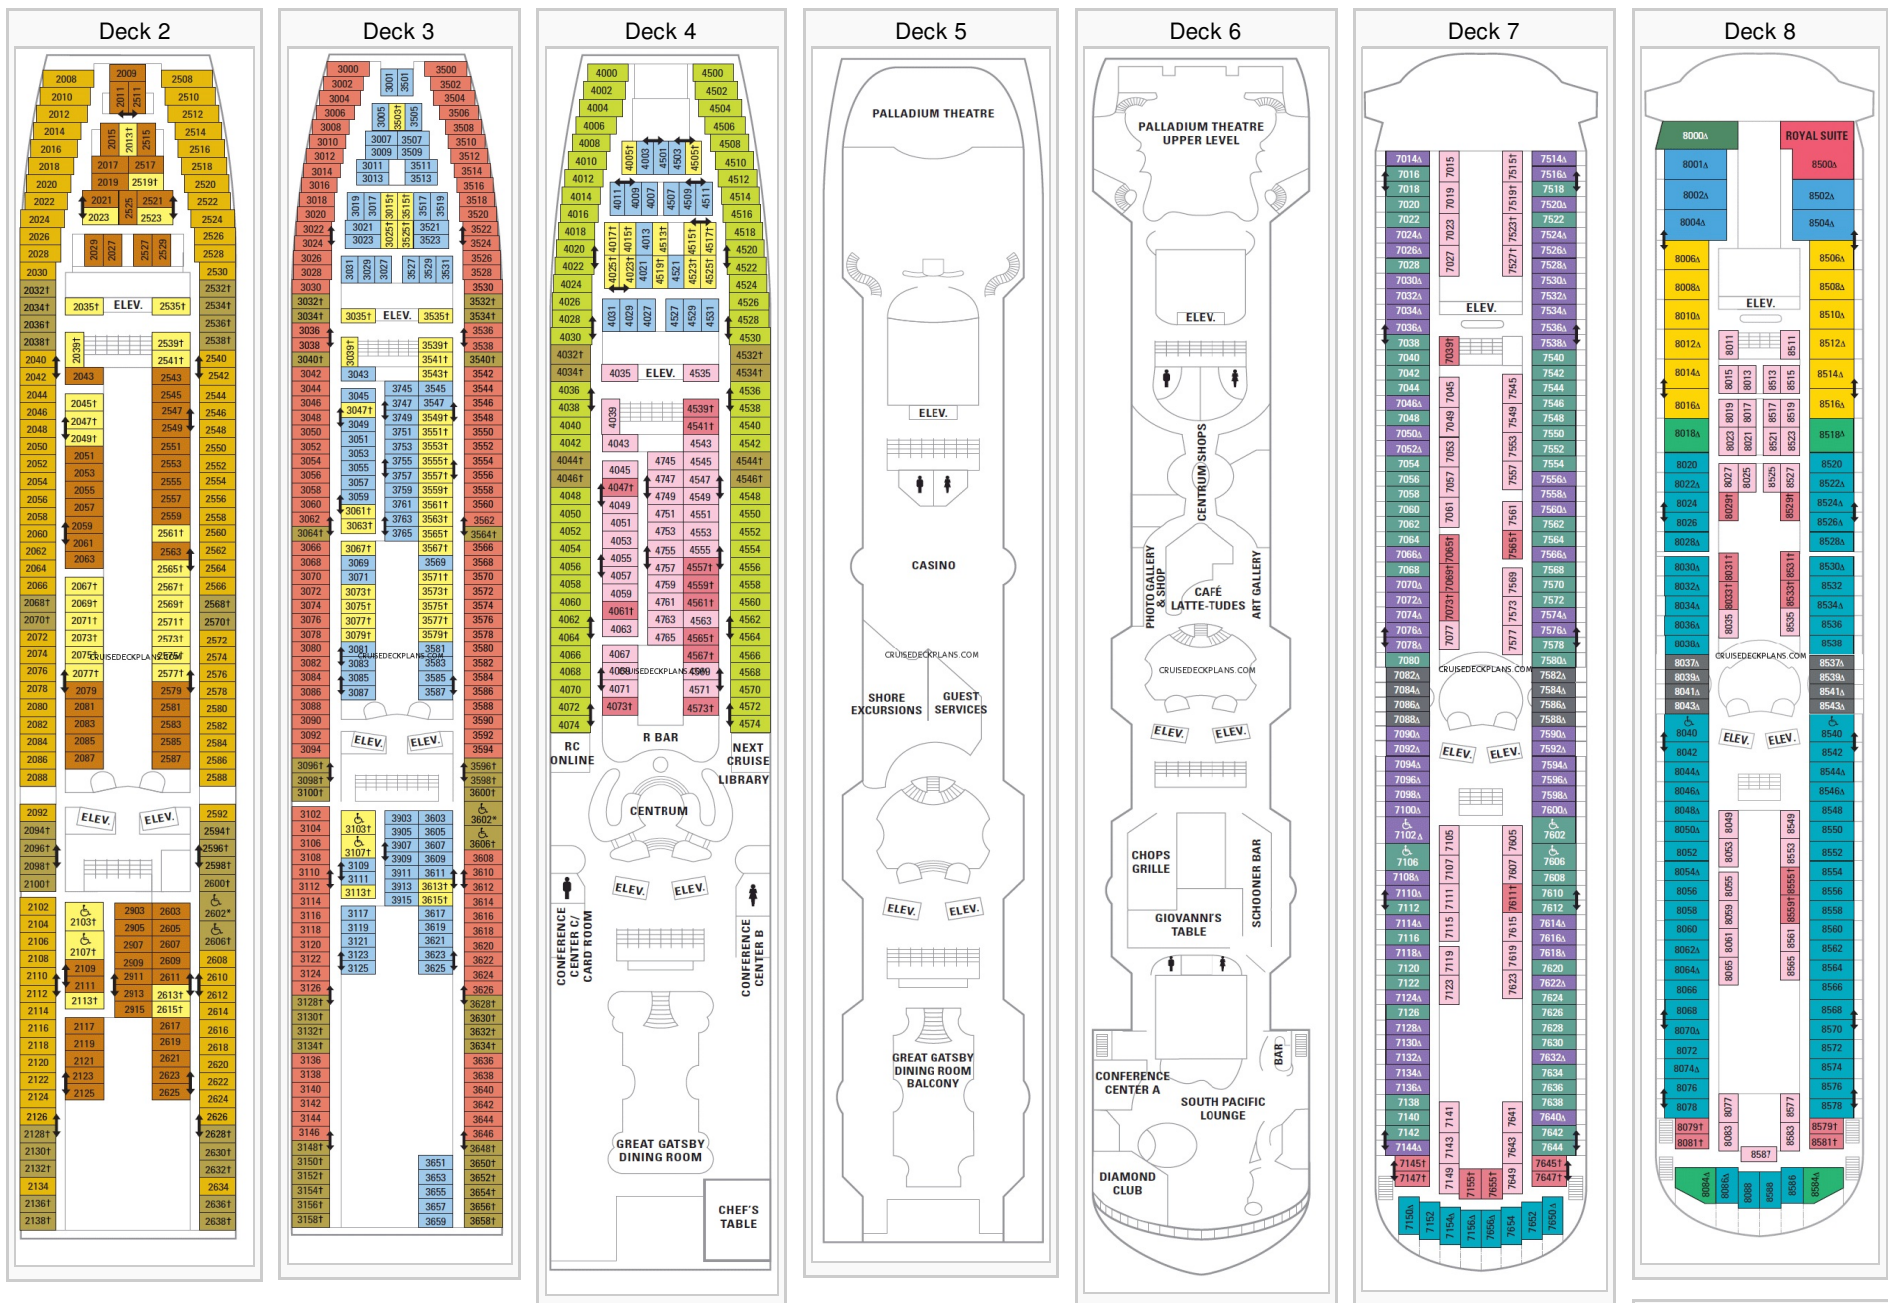

Cruisedeckplans.com Grandeur of the Seas Deck Plans

Stateroom symbols: Royal Suite: **RS** Owners Suite: **OS** Grand Suite - 2 Bedroom: **FS** Grand Suite - 1 Bedroom: **GS** Junior Suite: **FJ JS** Spacious Balcony: **D1 D2** Oceanview: **PV F G H I** Interior: **K L M N Q**

Symbols: **↔** Connecting staterooms **⚖** Four pullman beds **♿** Handicapped facilities ***** One pullman bed **◆** Sofa and pullman bed **△** Sofa bed **†** Two pullman beds

Deck 9

Cruisdeckplans.com Grandeur of the Seas Deck Plans Page Two

Deck 10

Deck 11

Deck 12